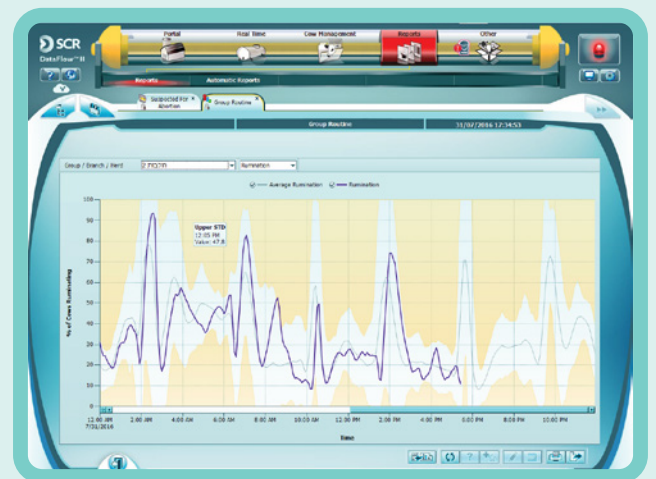

The most advanced heat, health,

Heat Report

Suspected for abortion

Health Report

Group Routine Application - Rumination Graph

Group Consistency Graph

Group Routine Graph

nutrition, and group monitoring solution

SCALABLE SOLUTION

Third-party herd management systems

Control Tower: service and support center

Tags

Install base management system

Additional Antennas

Heatime Pro+ Controller

www.scrdairy.com | info@scr-dairy.com