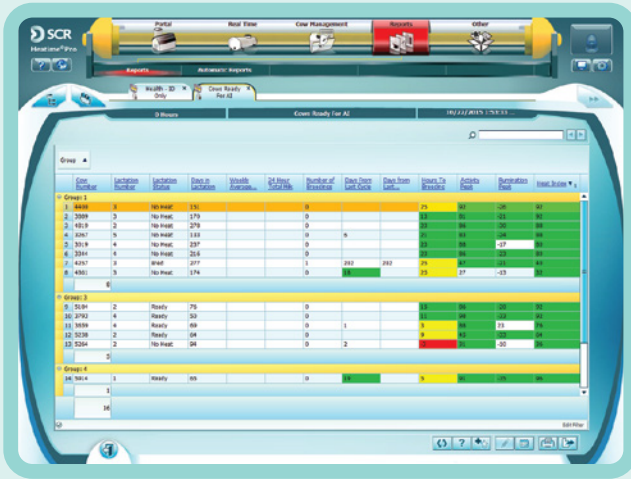

Advanced

- All starter applications, plus:
- Health Report
 - Distress Report
 - Distress alert
 - Fresh and Pre-Fresh Cows Reports
 - Report Generator

Premium

- All starter and advanced applications, plus:
- Group Routine – Heat stress Report
 - Daily Group Consistency Graph
 - Group Routine Graph

* Application plan level availability may vary between regions. Please contact your local SCR/Allflex representative for more information.

Heatime Pro+ offers a choice of neck or ear tag, application plan levels, and payment options. Simple to install, use and maintain, and easily upgradable, Heatime Pro+ delivers value from the start, with long-term investment protection.

CHOOSE YOUR PAYMENT PLAN

GO (subscription)

- Tags and controller are purchased upfront
- Monthly subscription for application plan, based on number of tags
- Upgradable anytime

UP (upfront)

- Tags, controller and application plan are purchased upfront
- Application plan is provided for 3 years for eSense Flex / 7 years for cSense Flex
- Application plan applies only to assigned tags
- Upgradable anytime

The most advanced heat, health,

Heat Report

Suspected for abortion

Health Report

Group Routine Application - Rumination Graph

Group Consistency Graph

Group Routine Graph

nutrition, and group monitoring solution